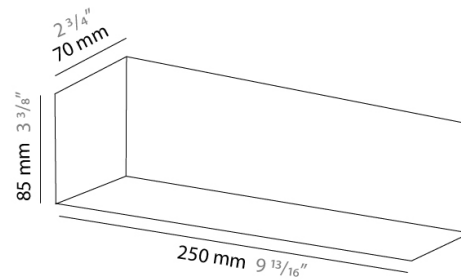

TOY SURFACE

D83281-PSS

GENERAL

Series: Toy _____

Brand: Panzeri _____

Division: Design _____

Mounting Type: Surface _____

Mounting Location: Wall _____

PHYSICAL

Shape: Rectangle _____

Length (mm): 250 _____

Length (in): $9 \frac{13}{16}$ _____

Height (mm): 70 _____

Height (in): $2 \frac{3}{4}$ _____

Extension (mm): 85 _____

Extension (in): $3 \frac{3}{8}$ _____

Light Distribution: Direct / Indirect _____

Weight (kg): 0.82 _____

Weight (lbs): 1.8 _____

Diffuser: Frost White Glass _____

Fixture Material: Metal _____

ELECTRICAL

Lamp Type: LED _____

Input Wattage (W): 13 _____

Total Output Wattage (W): 12 _____

Driver Included: Yes _____

Driver Location: Integrated _____

Driver Type: Integral LED driver, 700mA (Dimming and 277V options available with remote driver sold separately) _____

LED

Color Temperature (°K): 3000 _____

Max. Delivered Lumen (lm): 938 _____

CRI: >80 CRI _____

OPTICAL

RATINGS AND CERTIFICATIONS

Certified By: CSA Certified to UL and CSA Standards _____

IP rating: IP20 _____