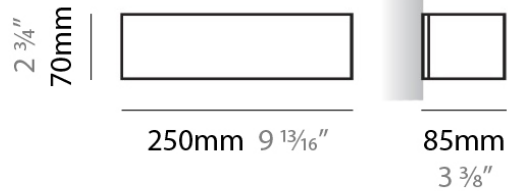

PROJECT
TYPE
NOTES
QUANTITY
DATE

TOY SURFACE

D83139

GENERAL

Series: Toy
Brand: Panzeri
Division: Design
Mounting Type: Surface
Mounting Location: Wall
Subcategory: Ambient

PHYSICAL

Shape: Rectangle
Length (mm): 250
Length (in): 9 7/8
Height (mm): 70
Height (in): 2 3/4
Extension (mm): 85
Extension (in): 3 1/4
Light Distribution: Direct / Indirect
Weight (kg): 0.9
Weight (lbs): 2
Diffuser: Frost White Glass
Fixture Finish: SST
Fixture Material: Metal

ELECTRICAL

Number of Lamps: 1
Lamp Type: CFL
Bulb Included: Bulb Not Included
Total Output Wattage (W): 26
Max. Wattage Per Lamp (W): 26
Lamp Base: GX24-q3
Driver Included: Yes
Driver Type: Ballast - 120Vac - Non-dimming
Input Voltage (V): 120

LED

OPTICAL

RATINGS AND CERTIFICATIONS

Certified By: CSA Certified to UL and CSA Standards
IP rating: IP40